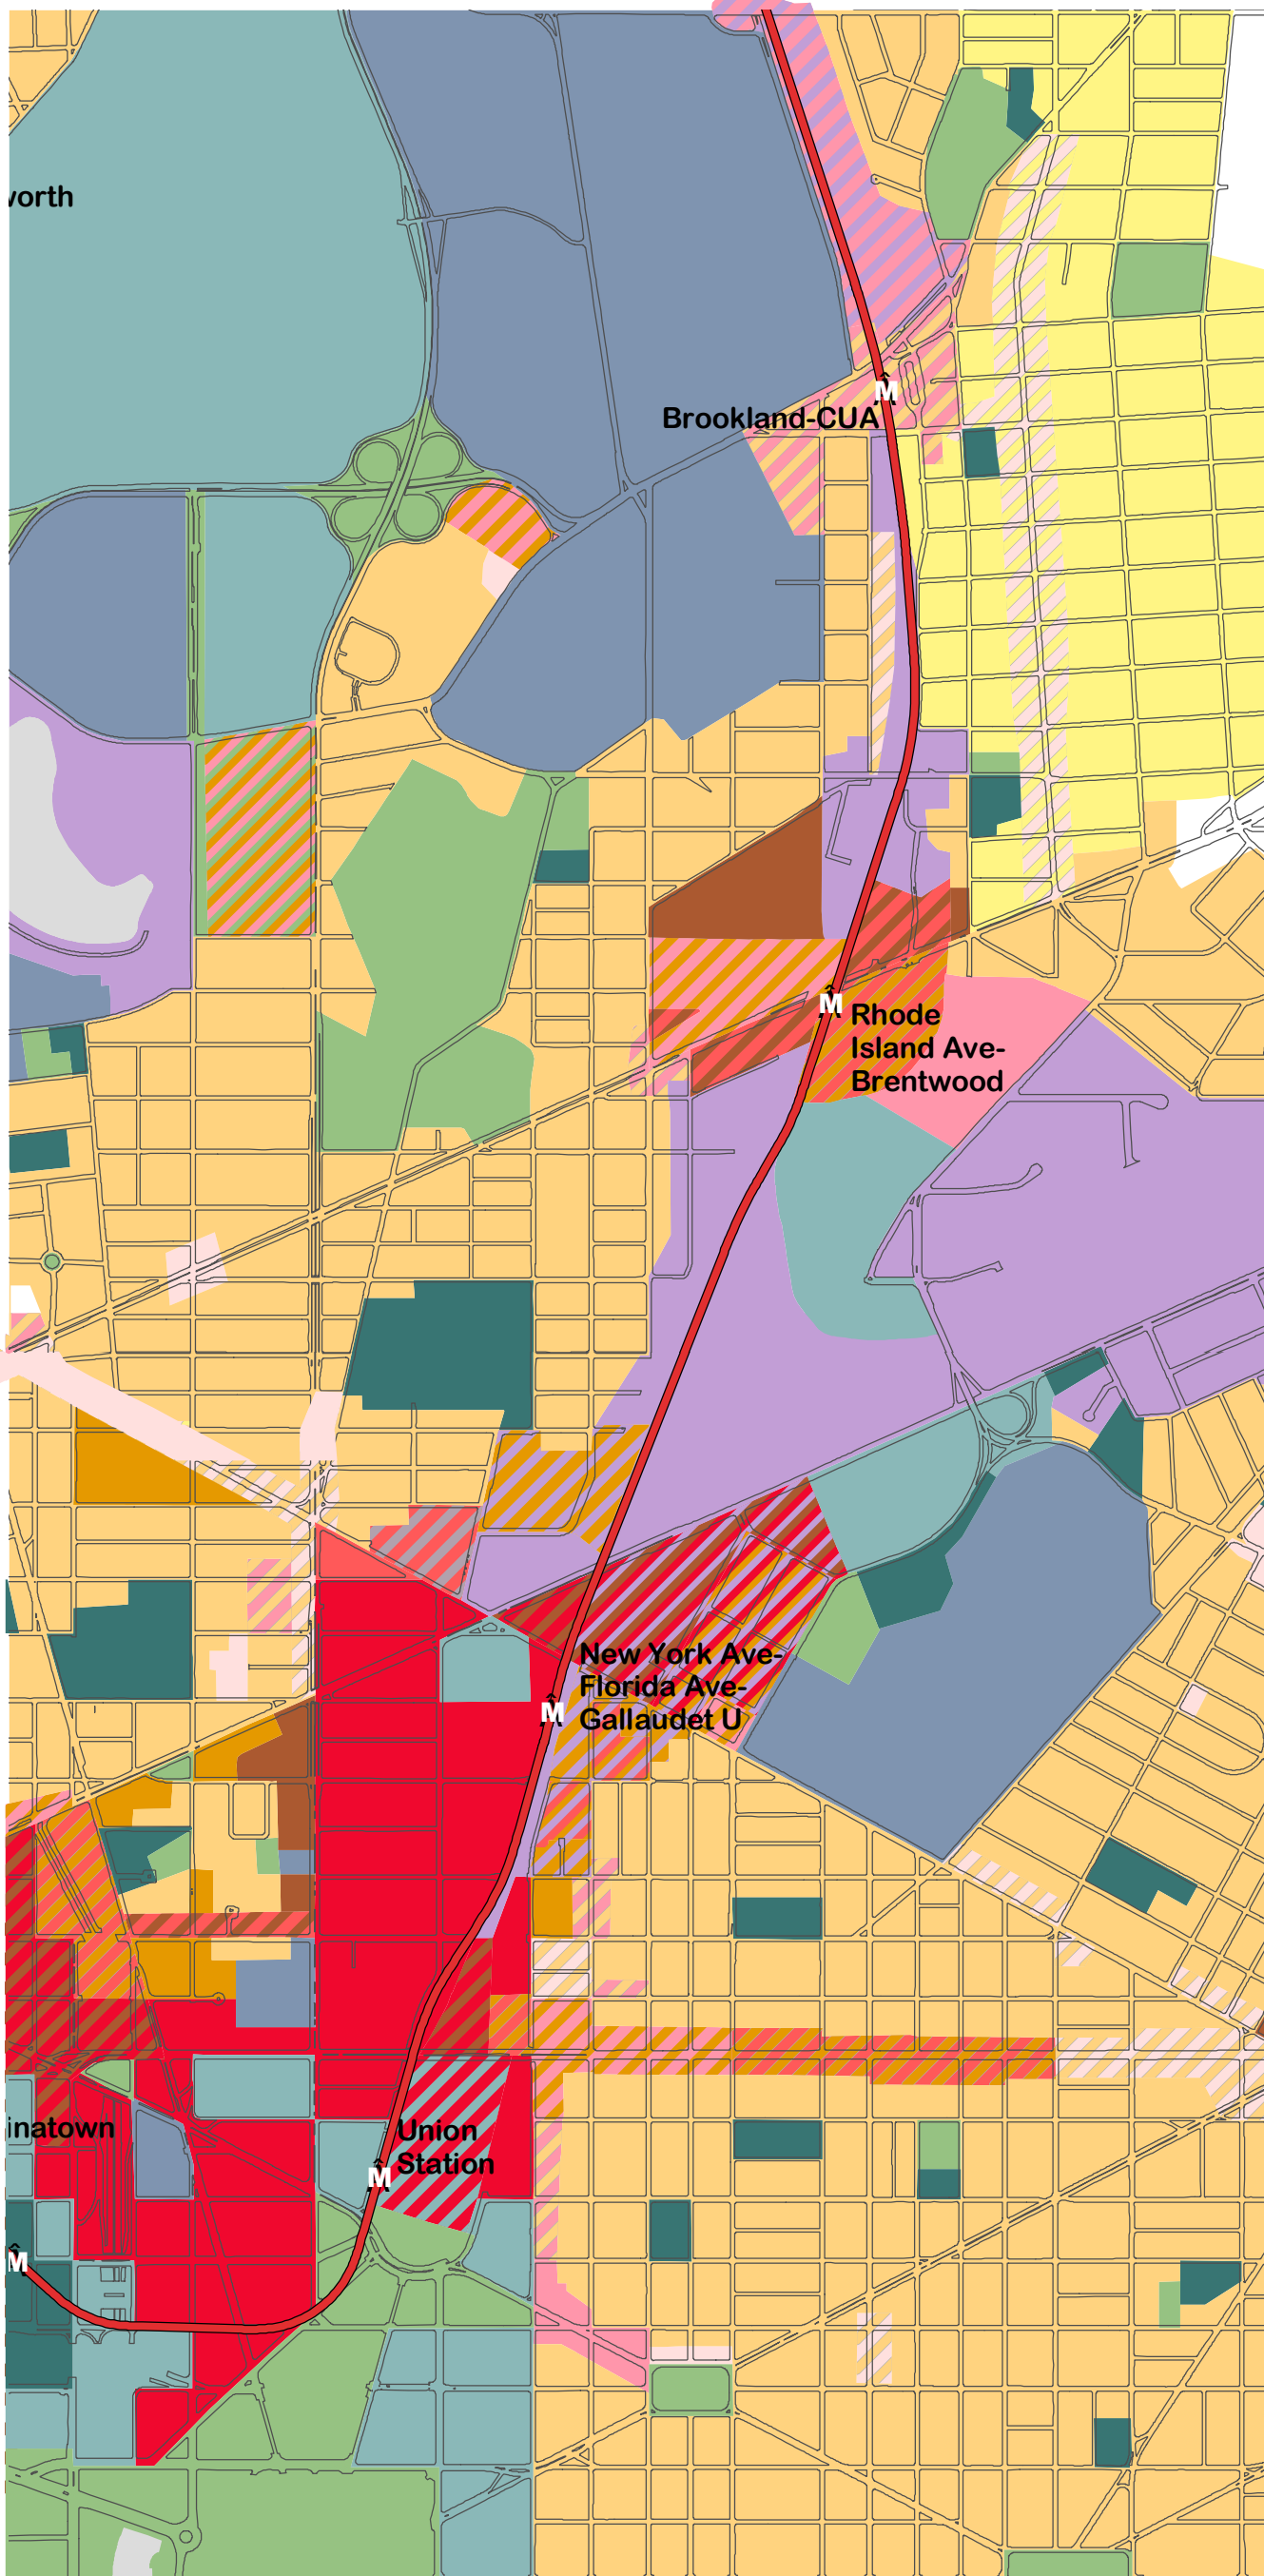

Comprehensive Plan Future Land Use

Map 7

- Low Density Residential
- Moderate Density Residential
- Medium Density Residential
- High Density Residential
- Low Density Commercial
- Moderate Density Commercial
- Medium Density Commercial
- High Density Commercial
- Production, Distribution, and Repair
- Federal
- Local Public Facilities
- Institutional
- Parks, Recreation, and Open Space
- Mixed Land Use
- Water

Government of the District of Columbia
Office of Planning ~ January 2013

This map was created for planning purposes from a variety of sources. It is neither a survey nor a legal document. Information provided by other agencies should be verified with them where appropriate.